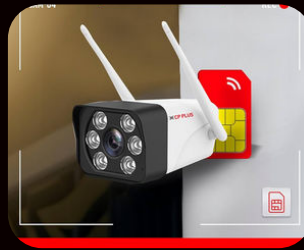

CCTV - HOME SURVILLANCE

ZAVYS offers a complete range of CCTV systems, from the basic single camera systems to integrated systems with high-resolution megapixel cameras which can be monitor from your personal devices such as Laptops, Mobile Phones, or Tablets. We can provide reliable and efficient CCTV solutions that make your Homes a secure and safe place.

4G CAMERA