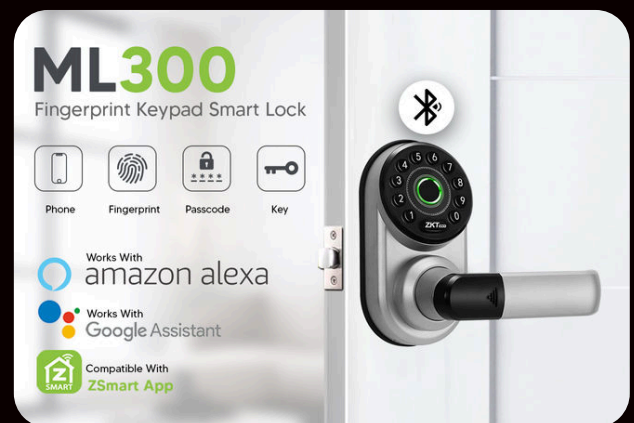

SMART AUDIO-VIDEO DOOR PHONE

MOBILE APP CONTROL

GATE LOCK INTEGRATION

INTRUDER ALARM

An intruder alarm system for a home is a security system designed to detect and alert residents or security personnel about unauthorized entry or suspicious activities within the protected premises.

DOOR SENSOR

MOTION SENSOR

VIBRATION SENSOR

IR BEAM DETECTOR

PANIC BUTTON

THERMAL DETECTOR

HOOTER

GSM DIALER

KEY PAD

CONTROL PANEL

REMOTE KEY

SMOKE DETECTORS

SMART DOOR LOCKS

Smart locks for homes are electronic door locks that offer advanced features and can be controlled remotely using a keypad smartphone or other smart devices. These locks provide convenience, security, and additional access control options.

GLASS DOOR LOCK

SMART DOOR LOCK

FEATURES

- ACTIVITY LOGS
- TAMPER ALERTS
- KEYLESS ENTRY
- BLUETOOTH OR NFC
- MOBILE APP CONTROL
- PHYSICAL KEY OVERRIDE
- AUTO-LOCKING FEATURE
- TEMPORARY ACCESS CODES
- BIOMETRIC AUTHENTICATION
- REMOTE MONITORING AND ALERTS
- INTEGRATION WITH SMART HOME SYSTEMS